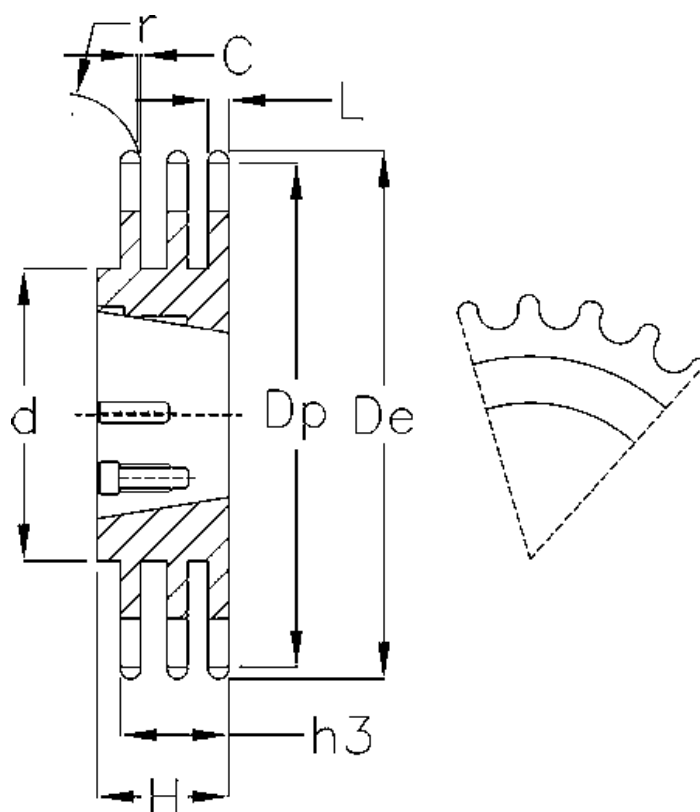

Article number: 616033006025

Description: Taperbored sprocket 10 B-3 Z=25 triplex
for bushing 2517

Measures

Bushing = 2517
 C = 1.6
 Chain = 10 B-3
 Chain size = 5/8" x 3/8"
 d = 105
 De = 134
 Dp = 126.66
 H = 45

h3 = 42.1
 Material = Stål
 No. of teeth = 25
 r = 10.16